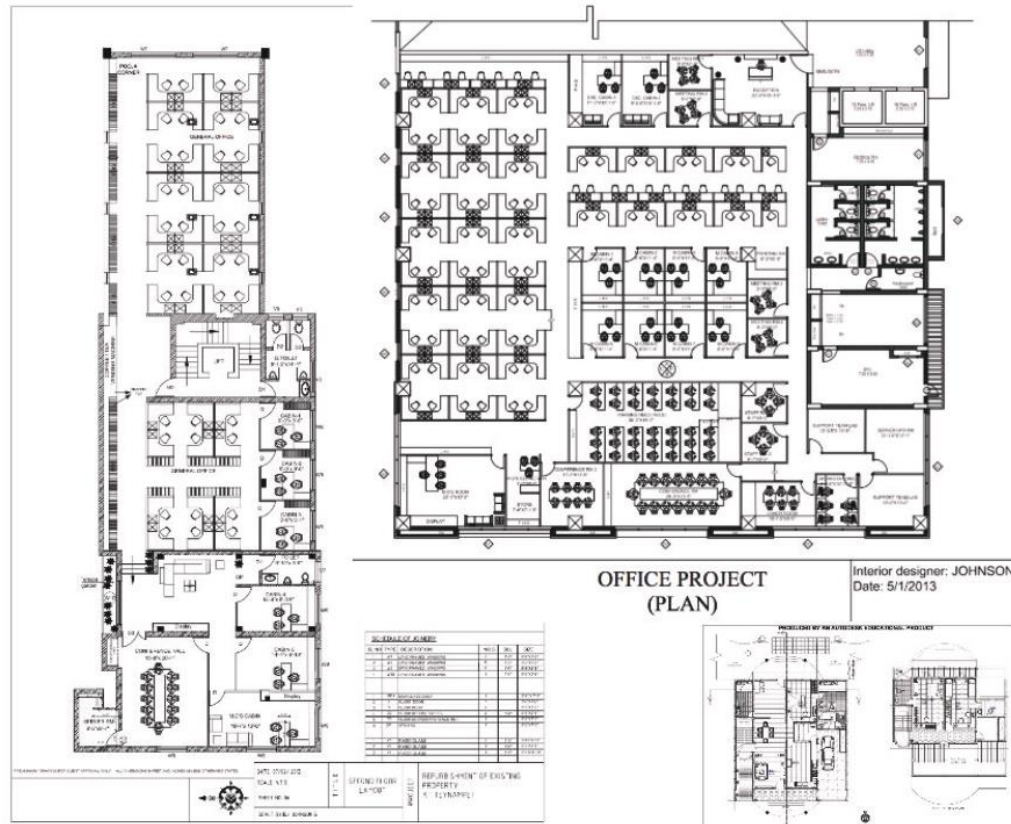

# SELECT WORKS IN CAD

2D LAYOUTS | 3D RENDERS

Restaurant Plan

Client : Mr. Vijay  
 Interior Designer: JOHNSON.S  
 Date: 09.10.2012

# 2D LAYOUTS

OFFICE PROJECT (PLAN)

Interior designer: JOHNSON.S  
 Date: 5/1/2013

VILLA PLAN

FRONT & SECTIONAL ELEVATION