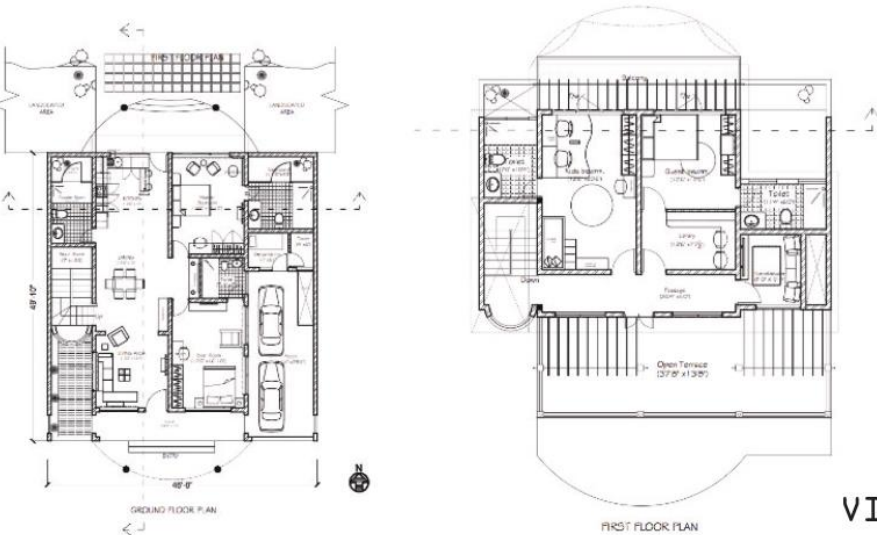

# SELECT WORKS IN CAD

2D LAYOUTS | 3D RENDERS

Restaurant Plan

Client : Mr. Vijay  
 Interior Designer: JOHNSON.S  
 Date: 09.10.2012

# 2D LAYOUTS

OFFICE PROJECT (PLAN)

Interior designer: JOHNSON.S  
 Date: 5/1/2013

VILLA PLAN

FRONT & SECTIONAL ELEVATION