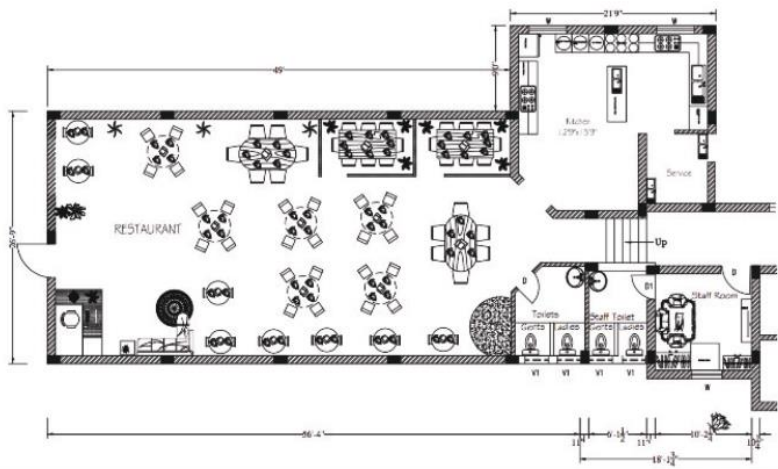

# SELECT WORKS IN CAD

2D LAYOUTS | 3D RENDERS

Restaurant Plan

Client : Mr. Vijay  
 Interior Designer: JOHNSON.S  
 Date: 09.10.2012